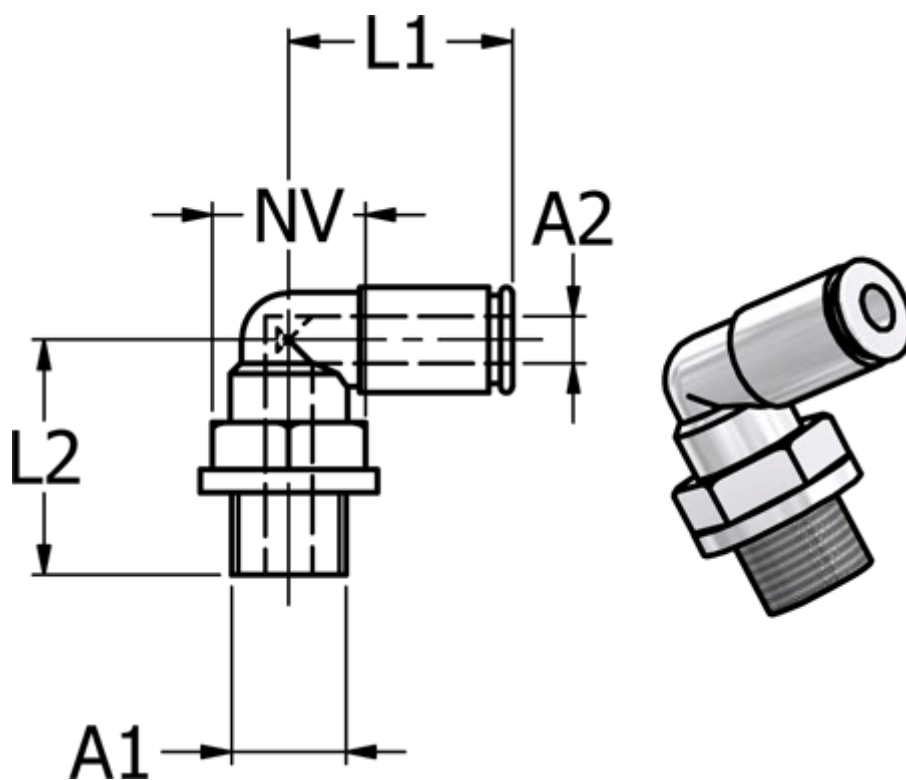

Article number: 5868540056

Description: Metal Push-in fitting 854.005-6, &Oslash6 / M5  
Elbow with FPM O-ring

## Measures

Ext. hose diameter A2	= 6
L1	= 21
L2	= 14.5
NV	= 9
Thread A1	= M5